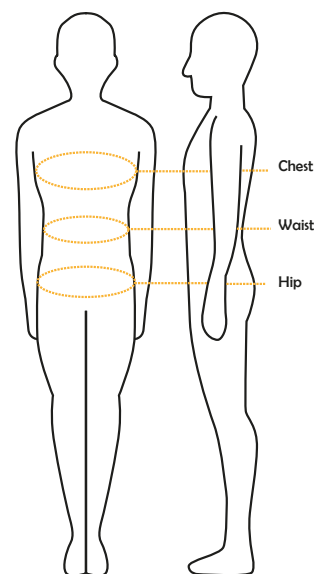

For the pants: First check if the particular pants are in jeans, EU or Uni size.

- Chest: Measure the circumference at the widest chest point; keep the tape measure horizontal.
- Waist: Measure the circumference at the smallest waist point; keep the tape measure horizontal.
- Hip: Measure the circumference at the widest hip point; keep the tape measure horizontal.
- Palm: Measure the circumference at the widest palm point; keep the tape measure horizontal.

In between two sizes?

If your size is between two sizes, please check the fitting advice of the product in the product description section first. Some products have a tight fit, and some products have a loose fit.

Need help finding the right size? We've got your back! Get in touch with our customer service department and we'll be happy to help you find the right size.

*ALL MEASUREMENTS ARE IN CM

Jacket Sizes Men																	
Chest	88-91	92-95	96-99	100 - 103	104 - 107	108- 112	112-116	117-120	121-124	125-128	129-132	133-136	137-140	141-144	145-148	149-152	152-155
Uni	S	M		L		XL		XXL		3XL		4XL		5XL	6XL	7XL	8XL
EU	46	48	50	52		54		56		58		60		62	64	66	68

Jacket Sizes Women											
Waist	84-87	88-91	92-95	96-99	100-103	104-109	110-115	116-121	122-125	126-130	131-134
Hip	89-102	93-104	97-108	101-112	105-116	109-120	113-126	119-130	125-134	132-140	137-144
Uni	S	M	L	XL	XXL	3XL	4XL	5XL	6XL	7XL	8XL
EU	36	38	40	42	44	46	48	50	52	54	56